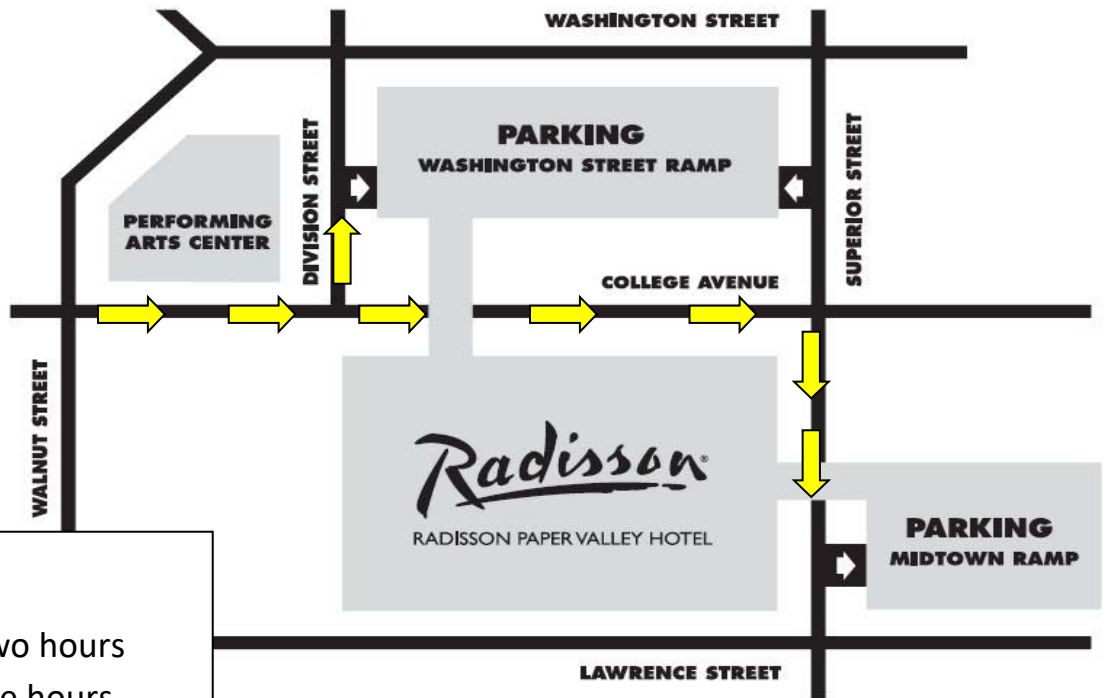

# STREET/PARKING MAP

## RATES

- \$1 for less than two hours
- \$2 for two – three hours
- \$3 for three – four hours
- \$5 for over four hours  
(up to 24 hours)

Sunday is free parking  
(still need to take a ticket upon entrance)